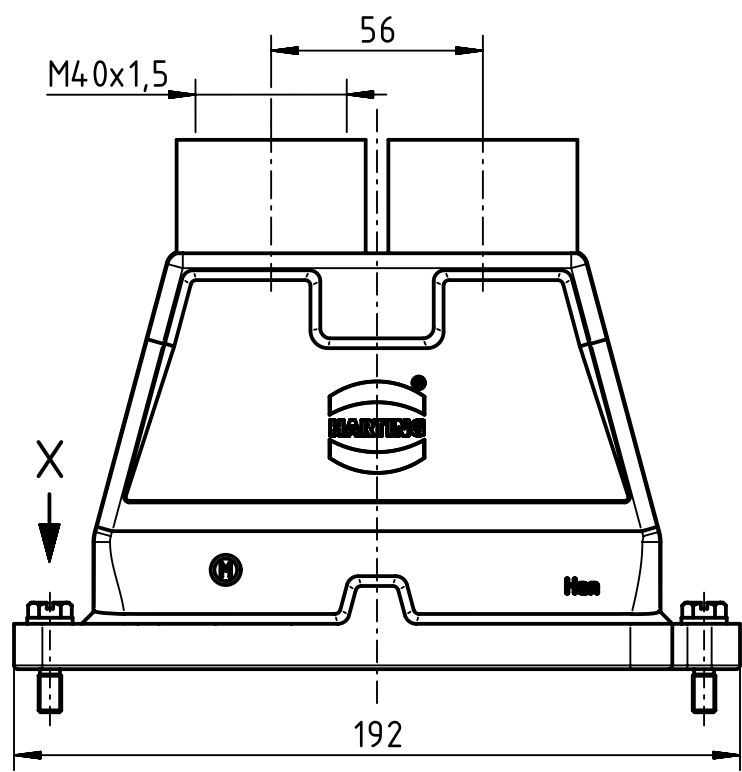

1 2 3 4 5 6

A
B
C
D

X (2:1)

	All Dimensions in mm Original Size DIN A4		Scale 1:2	Free size tol.		Ref. Sub. TB 19 40 024 0438 v. 10.01.11		
		All rights reserved Department EL PD - DE	Created by FINKEV	Inspected by SCHNIEDER	Standardisation TIEMANNA	Date 2014-09-11	State Final Release	
HARTING Electric GmbH & Co. KG D-32339 Espelkamp		Title Han 24HPR Hood Top Entry 2xM40 Screw loc				Doc-Key / ECM-Nr. 100201954/UGD/004/A 500000078763		
			Type TB	Number 19 40 024 0438			Rev. A	Page 1/1