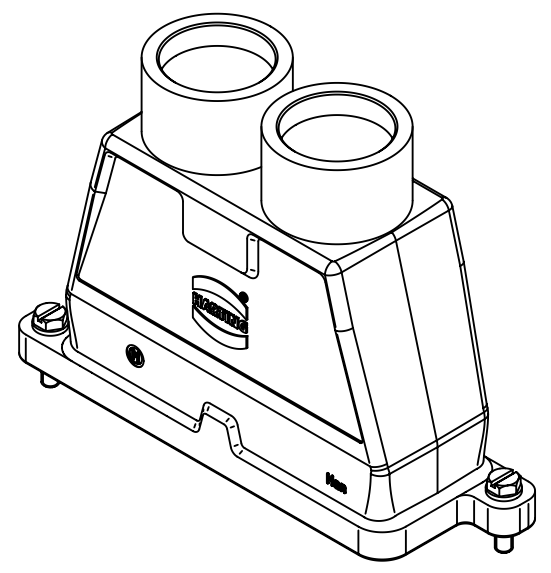

1 2 3 4 5 6

A
B
C
D

X (2:1)

	All Dimensions in mm Original Size DIN A4		Scale 1:2	Free size tol.		Ref. Sub. TB 19 40 024 0438 v. 10.01.11		
		All rights reserved Department EL PD - DE	Created by FINKEV	Inspected by SCHNIEDER	Standardisation TIEMANNA	Date 2014-09-11	State Final Release	
HARTING Electric GmbH & Co. KG D-32339 Espelkamp		Title Han 24HPR Hood Top Entry 2xM40 Screw loc				Doc-Key / ECM-Nr. 100201954/UGD/004/A 500000078763		
			Type TB	Number 19 40 024 0438			Rev. A	Page 1/1