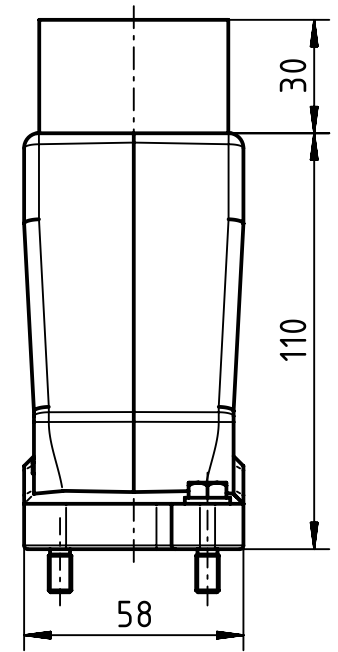

1 2 3 4 5 6

A
B
C
D

X (2:1)

	All Dimensions in mm Original Size DIN A4		Scale 1:2	Free size tol.		Ref. Sub. TB 19 40 024 0438 v. 10.01.11		
		All rights reserved Department EL PD - DE	Created by FINKEV	Inspected by SCHNIEDER	Standardisation TIEMANNA	Date 2014-09-11	State Final Release	
HARTING Electric GmbH & Co. KG D-32339 Espelkamp		Title Han 24HPR Hood Top Entry 2xM40 Screw loc				Doc-Key / ECM-Nr. 100201954/UGD/004/A 500000078763		
			Type TB	Number 19 40 024 0438			Rev. A	Page 1/1