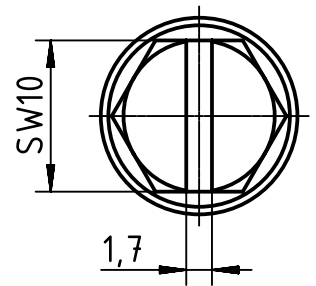

1 2 3 4 5 6

A
B
C
D

X (2:1)

	All Dimensions in mm Original Size DIN A4		Scale 1:2	Free size tol.		Ref. Sub. TB 19 40 024 0438 v. 10.01.11		
		All rights reserved Department EL PD - DE	Created by FINKEV	Inspected by SCHNIEDER	Standardisation TIEMANNA	Date 2014-09-11	State Final Release	
HARTING Electric GmbH & Co. KG D-32339 Espelkamp		Title Han 24HPR Hood Top Entry 2xM40 Screw loc				Doc-Key / ECM-Nr. 100201954/UGD/004/A 500000078763		
			Type TB	Number 19 40 024 0438			Rev. A	Page 1/1