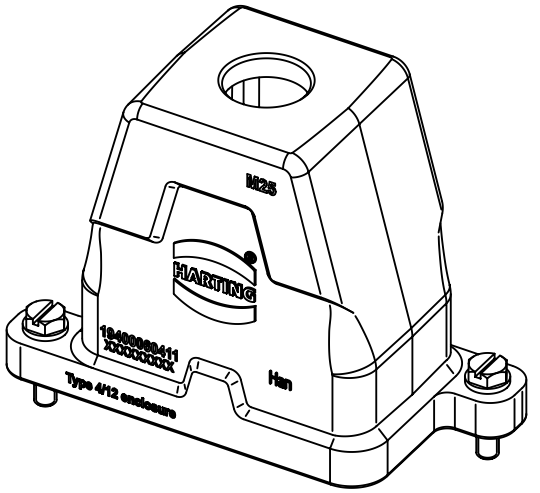

A

B

C

D

	All Dimensions in mm Original Size DIN A4	Scale 1:2		Free size tol.		Ref.	
						Sub.	
	All rights reserved Department EL PD - DE	Created by FINKEV	Inspected by GERB	Standardisation TIEMANNA	Date 2015-11-13	State Final Release	
		Title Han 6HPR Hood Top Entry M25 Screw lock					Doc-Key / ECM-Nr. 100208611/UGD/005/B 500000094074
HARTING Electric GmbH & Co. KG D-32339 Espelkamp		Type TB	Number 19 40 006 0411			Rev. B	Page 1/1