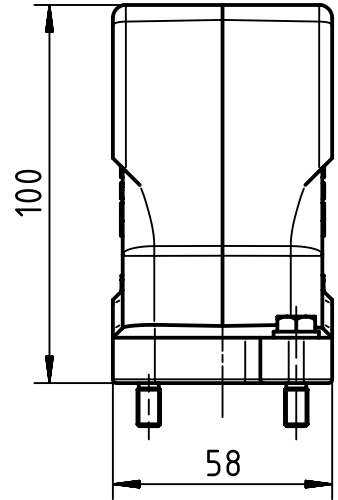

A

B

C

D

	All Dimensions in mm Original Size DIN A4	Scale 1:2		Free size tol.		Ref.	
						Sub.	
	All rights reserved Department EL PD - DE	Created by FINKEV	Inspected by GERB	Standardisation TIEMANNA	Date 2015-11-13	State Final Release	
		Title Han 6HPR Hood Top Entry M25 Screw lock					Doc-Key / ECM-Nr. 100208611/UGD/005/B 500000094074
HARTING Electric GmbH & Co. KG D-32339 Espelkamp		Type TB	Number 19 40 006 0411			Rev. B	Page 1/1