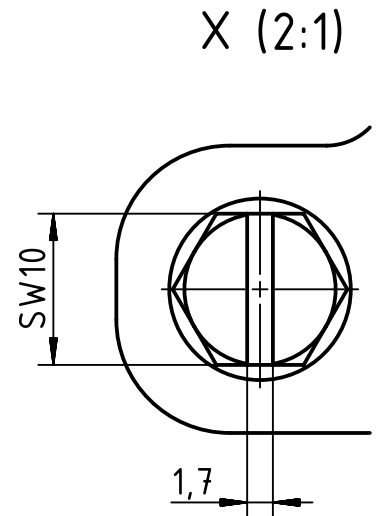

A

B

C

D

	All Dimensions in mm Original Size DIN A4	Scale 1:2		Free size tol.		Ref.	
						Sub.	
	All rights reserved Department EL PD - DE	Created by FINKEV	Inspected by GERB	Standardisation TIEMANNA	Date 2015-11-13	State Final Release	
		Title Han 6HPR Hood Top Entry M25 Screw lock					Doc-Key / ECM-Nr. 100208611/UGD/005/B 500000094074
HARTING Electric GmbH & Co. KG D-32339 Espelkamp		Type TB	Number 19 40 006 0411			Rev. B	Page 1/1