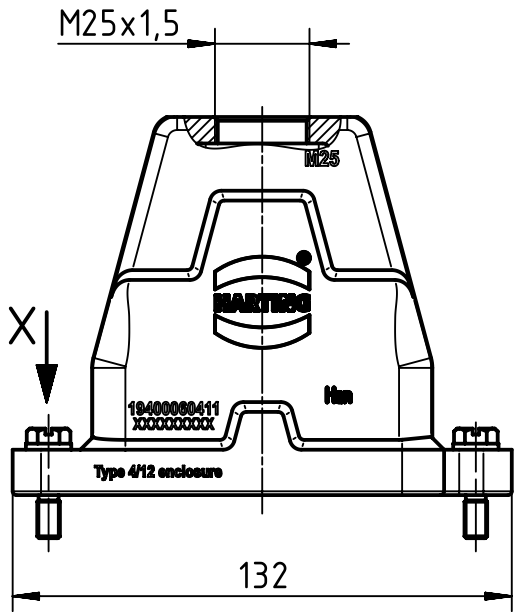

A

B

C

D

	All Dimensions in mm Original Size DIN A4	Scale 1:2		Free size tol.		Ref.	
						Sub.	
	All rights reserved Department EL PD - DE	Created by FINKEV	Inspected by GERB	Standardisation TIEMANNA	Date 2015-11-13	State Final Release	
		Title Han 6HPR Hood Top Entry M25 Screw lock					Doc-Key / ECM-Nr. 100208611/UGD/005/B 500000094074
HARTING Electric GmbH & Co. KG D-32339 Espelkamp		Type TB	Number 19 40 006 0411			Rev. B	Page 1/1