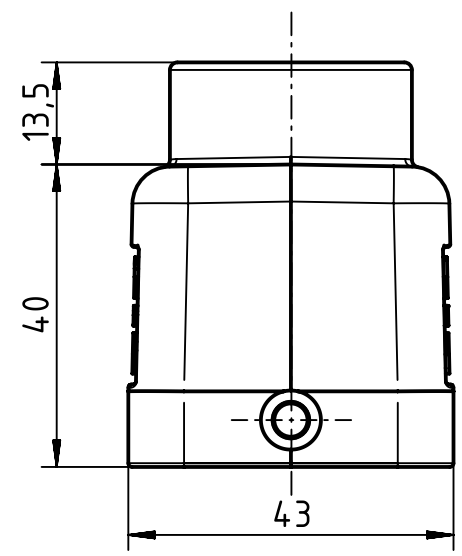

A

B

C

D

	All Dimensions in mm Original Size DIN A4		Scale 1:1	Free size tol.		Ref.	
						Sub.	
	All rights reserved Department EL PD - DE		Created by FINKEV	Inspected by BERGHORN	Standardisation SCHMIDTM	Date 2015-08-18	State Final Release
	HARTING Electric GmbH & Co. KG D-32339 Espelkamp		Title Han 6 B Hood Top Entry LC 2 Pegs-M20			Doc-Key / ECM-Nr. 100201263/UGD/004/C 500000093080	
			Type TB	Number 19 30 006 1440		Rev. C	Page 1/1