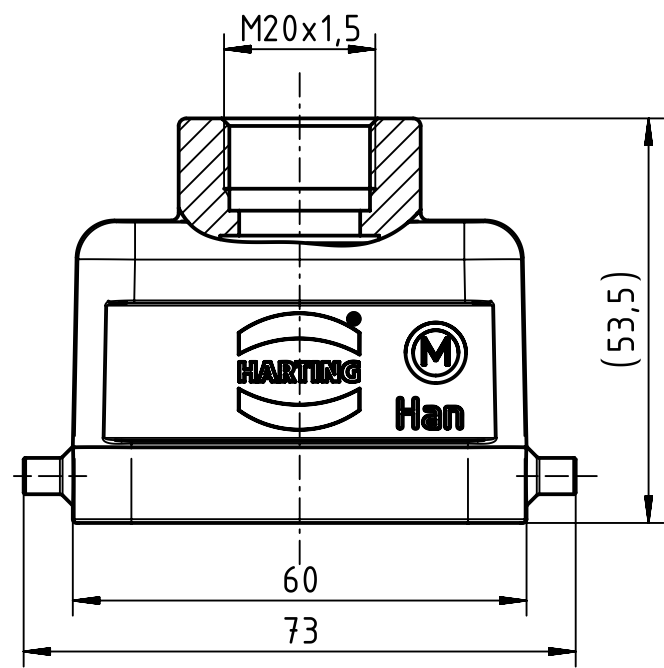

A

B

C

D

	All Dimensions in mm Original Size DIN A4		Scale 1:1	Free size tol.		Ref.	
						Sub.	
	All rights reserved Department EL PD - DE		Created by FINKEV	Inspected by BERGHORN	Standardisation SCHMIDTM	Date 2015-08-18	State Final Release
	HARTING Electric GmbH & Co. KG D-32339 Espelkamp		Title Han 6 B Hood Top Entry LC 2 Pegs-M20			Doc-Key / ECM-Nr. 100201263/UGD/004/C 500000093080	
			Type TB	Number 19 30 006 1440		Rev. C	Page 1/1