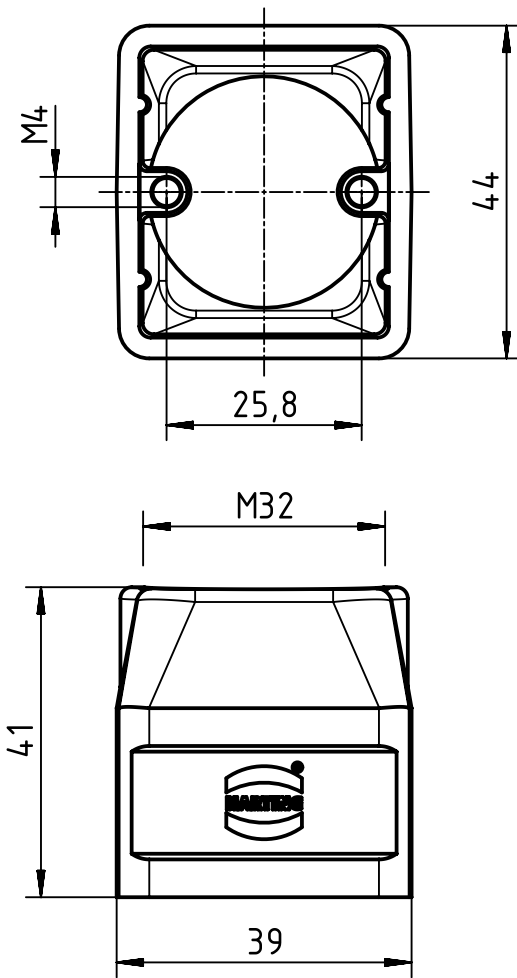

1 2 3 4 5 6

A

B

C

D

	All Dimensions in mm Original Size DIN A4		Scale 1:1		Free size tol.		Ref. Sub. TB 1914-0020402 v. 16.02.09					
	All rights reserved Department EL PD - DE		Created by ILJIN		Inspected by FERDERERA		Standardisation TIEMANNA		Date 2014-01-31		State Final Release	
HARTING Electric GmbH & Co. KG D-32339 Espelkamp			Title Han-Modular Twin hood top entry M32						Doc-Key / ECM-Nr. 100560258/UGD/001/A 500000071168			
			Type TB		Number 19 14 002 0402				Rev. A		Page 1/1	