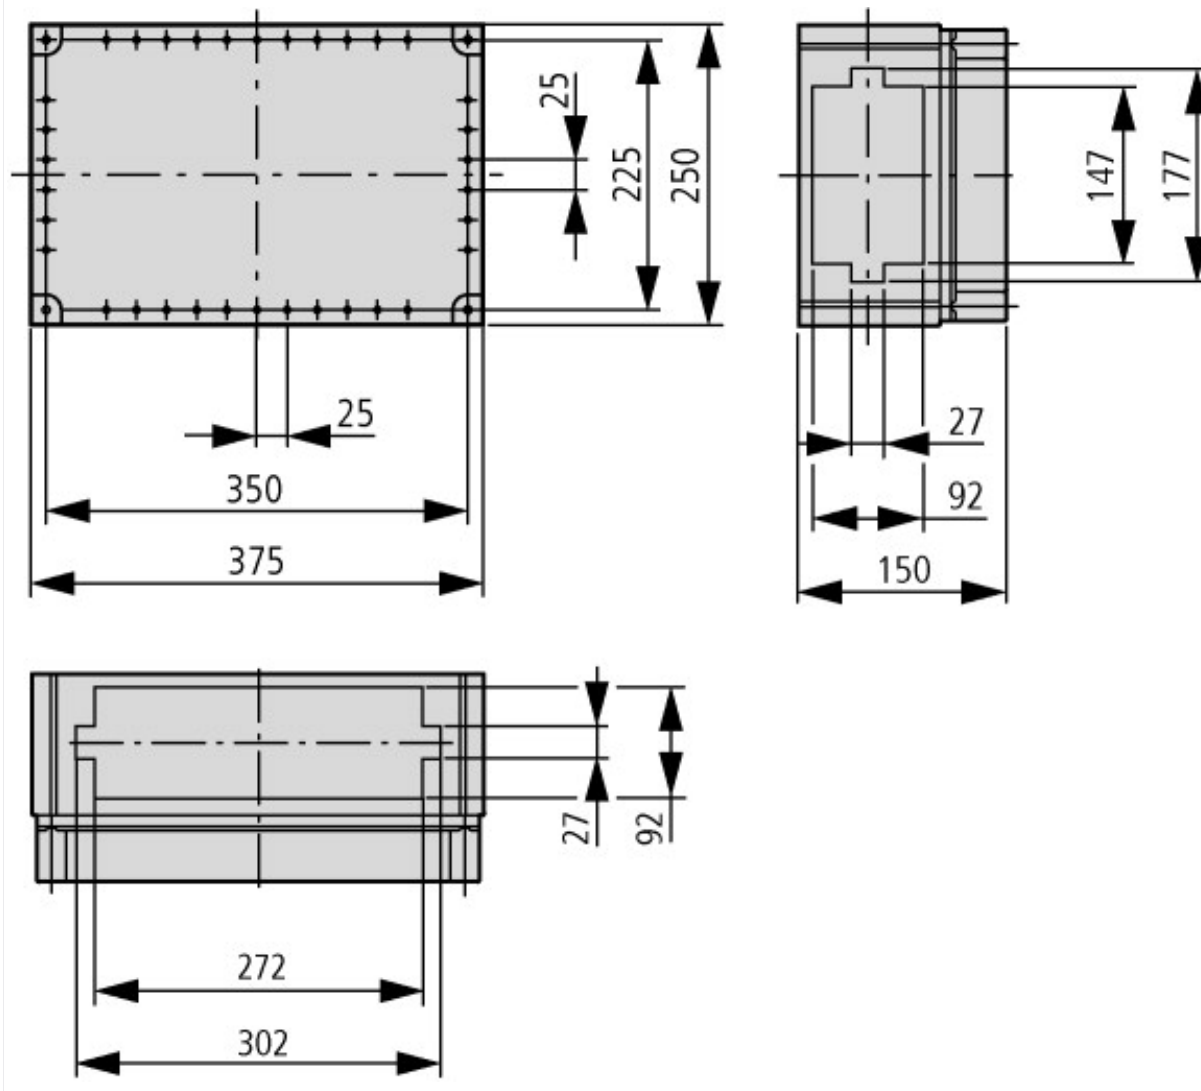

Dimensions

Additional product information (links)

Manufacturer's Declaration CI-RoHS

<ftp://ftp.moeller.net/DOCUMENTATION/PDF/2013-01-31_Ci_RoHS.pdf>

Declaration of conformity

<ftp://ftp.moeller.net/DOCUMENTATION/PDF/ci_ce.pdf>